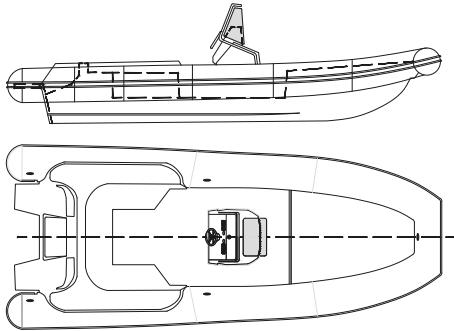

BSC 65

length	↔	CE 6,65 mt FT 6,85 mt
width	↑↓	2,80 mt
n. people	👤	max 12
tube diam.	⊗	58 cm
compartments	📦	n.5
weight	👤	793 kg
max power	HP _{max}	148 Kw
foot	Foot	1 XL
fuel	🛢️	140 Lt

VERSIONS

Classic
Sport
Elegance

STANDARD EQUIPMENT

- Fiberglass prow
- Bow storage with sun deck
- Close-cell cushion
- Console complete
- Console front seat
- Stern seat backrest
- Coprieduta guida
- Stern table / Stern sunbed
- Rear fiberglass plateform
- Tow and mooring hooks
- Water tank
- Fuel tank inox
- Blower
- Bilge pump
- Electric panel
- Complete electrical wiring
- Battery switch
- USB socket
- Inflator
- Ladder
- Repair kit

OPTIONAL

STEERING

- Hydraulic steering seastar

WINCHES

- Electric winch + anchor with 25 mt chain
- Extra for anchor inox 316

ROLL BAR AND BIMINI

- SS roll bar CLASSIC - bimini black microperforated
- SS roll bar CLASSIC - bimini taupe
- BLACK SS roll bar - bimini black microperforated
- SS roll bar SPORT - bimini black microperforated
- SS roll bar SPORT - bimini taupe
- Extension bimini roll bar black microperforated
- Extension bimini roll bar taupe
- Assisted stern bimini